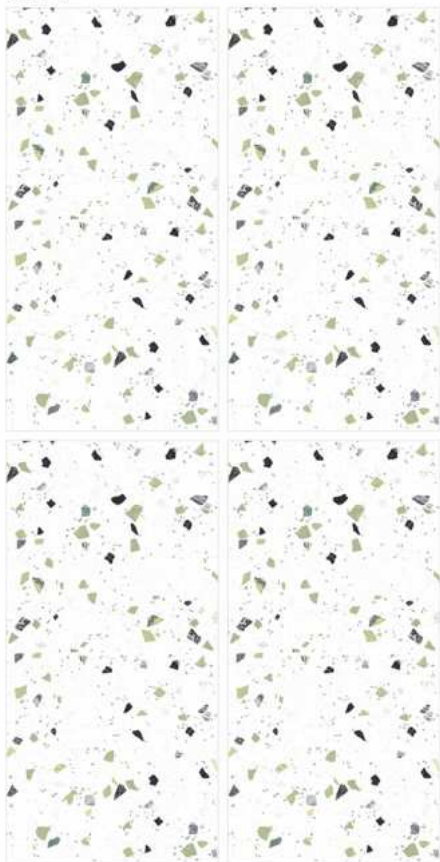

SURFACES
THAT
EVOKE
GRACE

600x1200mm

77226+77227
600x1200mm

77235

carving
COLLECTION

SURFACES
THAT
EVOKE
GRACE

600x1200mm

77236